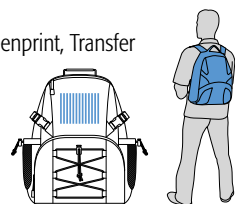

SIZE: w36 x h47 x d21cm

CAPACITY: 35 Litres

DECORATION:

Badging, Embroidery, Screenprint, Transfer

PRINT AREA:

Front: w13 x h13cm

EMBROIDERY AREA:

Front: 16cm diameter